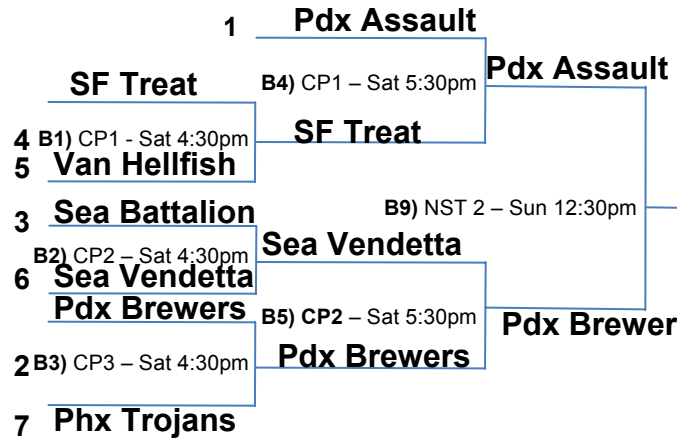

B DIVISION

FIELD ABBREVIATION GUIDE

NST – North Seatac Park
 CP – Celebration Park

B Olympic Division
 Losers of B6, B7 & B8 advance to a single elimination tournament