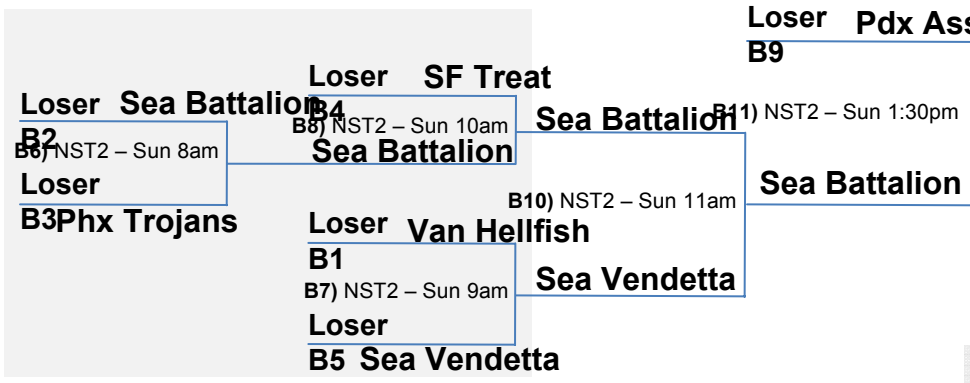

B DIVISION

FIELD ABBREVIATION GUIDE

NST – North Seatac Park
 CP – Celebration Park

B Olympic Division
 Losers of B6, B7 & B8 advance to a single elimination tournament