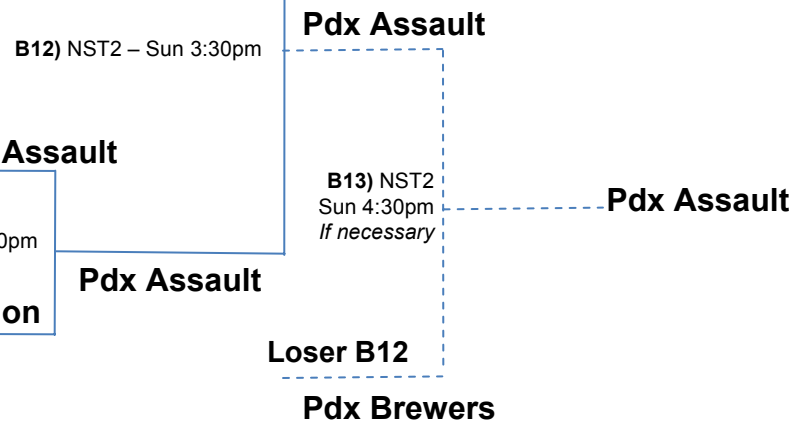

B DIVISION

FIELD ABBREVIATION GUIDE

NST – North Seatac Park
 CP – Celebration Park

B Olympic Division
 Losers of B6, B7 & B8 advance to a single elimination tournament